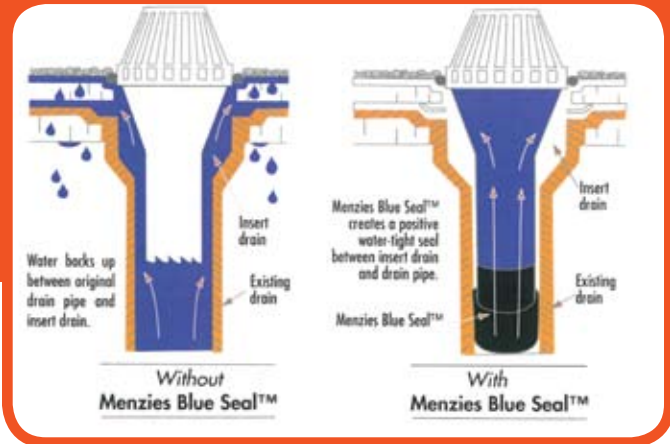

### Menzies Blue Seal

Size	Weight
2"	.56 lbs/pc
3"	.98 lbs/pc
4"	1 lbs/pc
5"	1 lbs/pc

Blue drain seal screwdriver

- Provides complete seal between male & female connection pipes
- Prevents water back-up damage with insert drain use
- Blue drain seal screwdriver for assembly also available

### Menzies Spun Aluminum Clamp-Tite Drain

Size	Weight	C/w Blue Seal
2"	3.7 lbs	n/a
3"	3.7 lbs	yes
4"	4 lbs	yes

- 5" & 6" available upon request
- No vertical studs to interfere with membrane
- Clamping ring bolts down into compression fit mounting ring